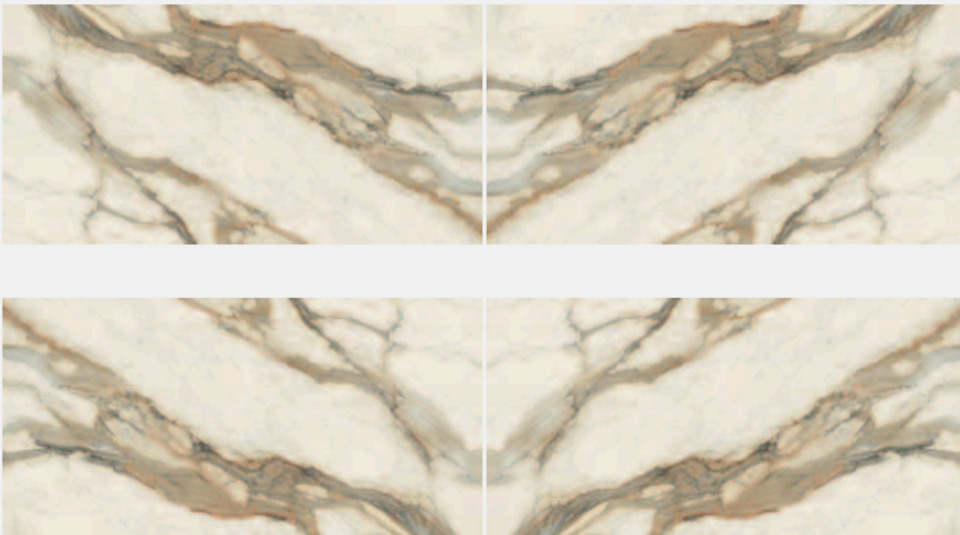

Bookmatch Composition

available in 6 mm and 12 mm / disponibile in 6 e 12 mm

Vertical installation graphic A and graphic B

Horizontal installation graphic A and graphic B

Vertical installation graphic A and graphic B