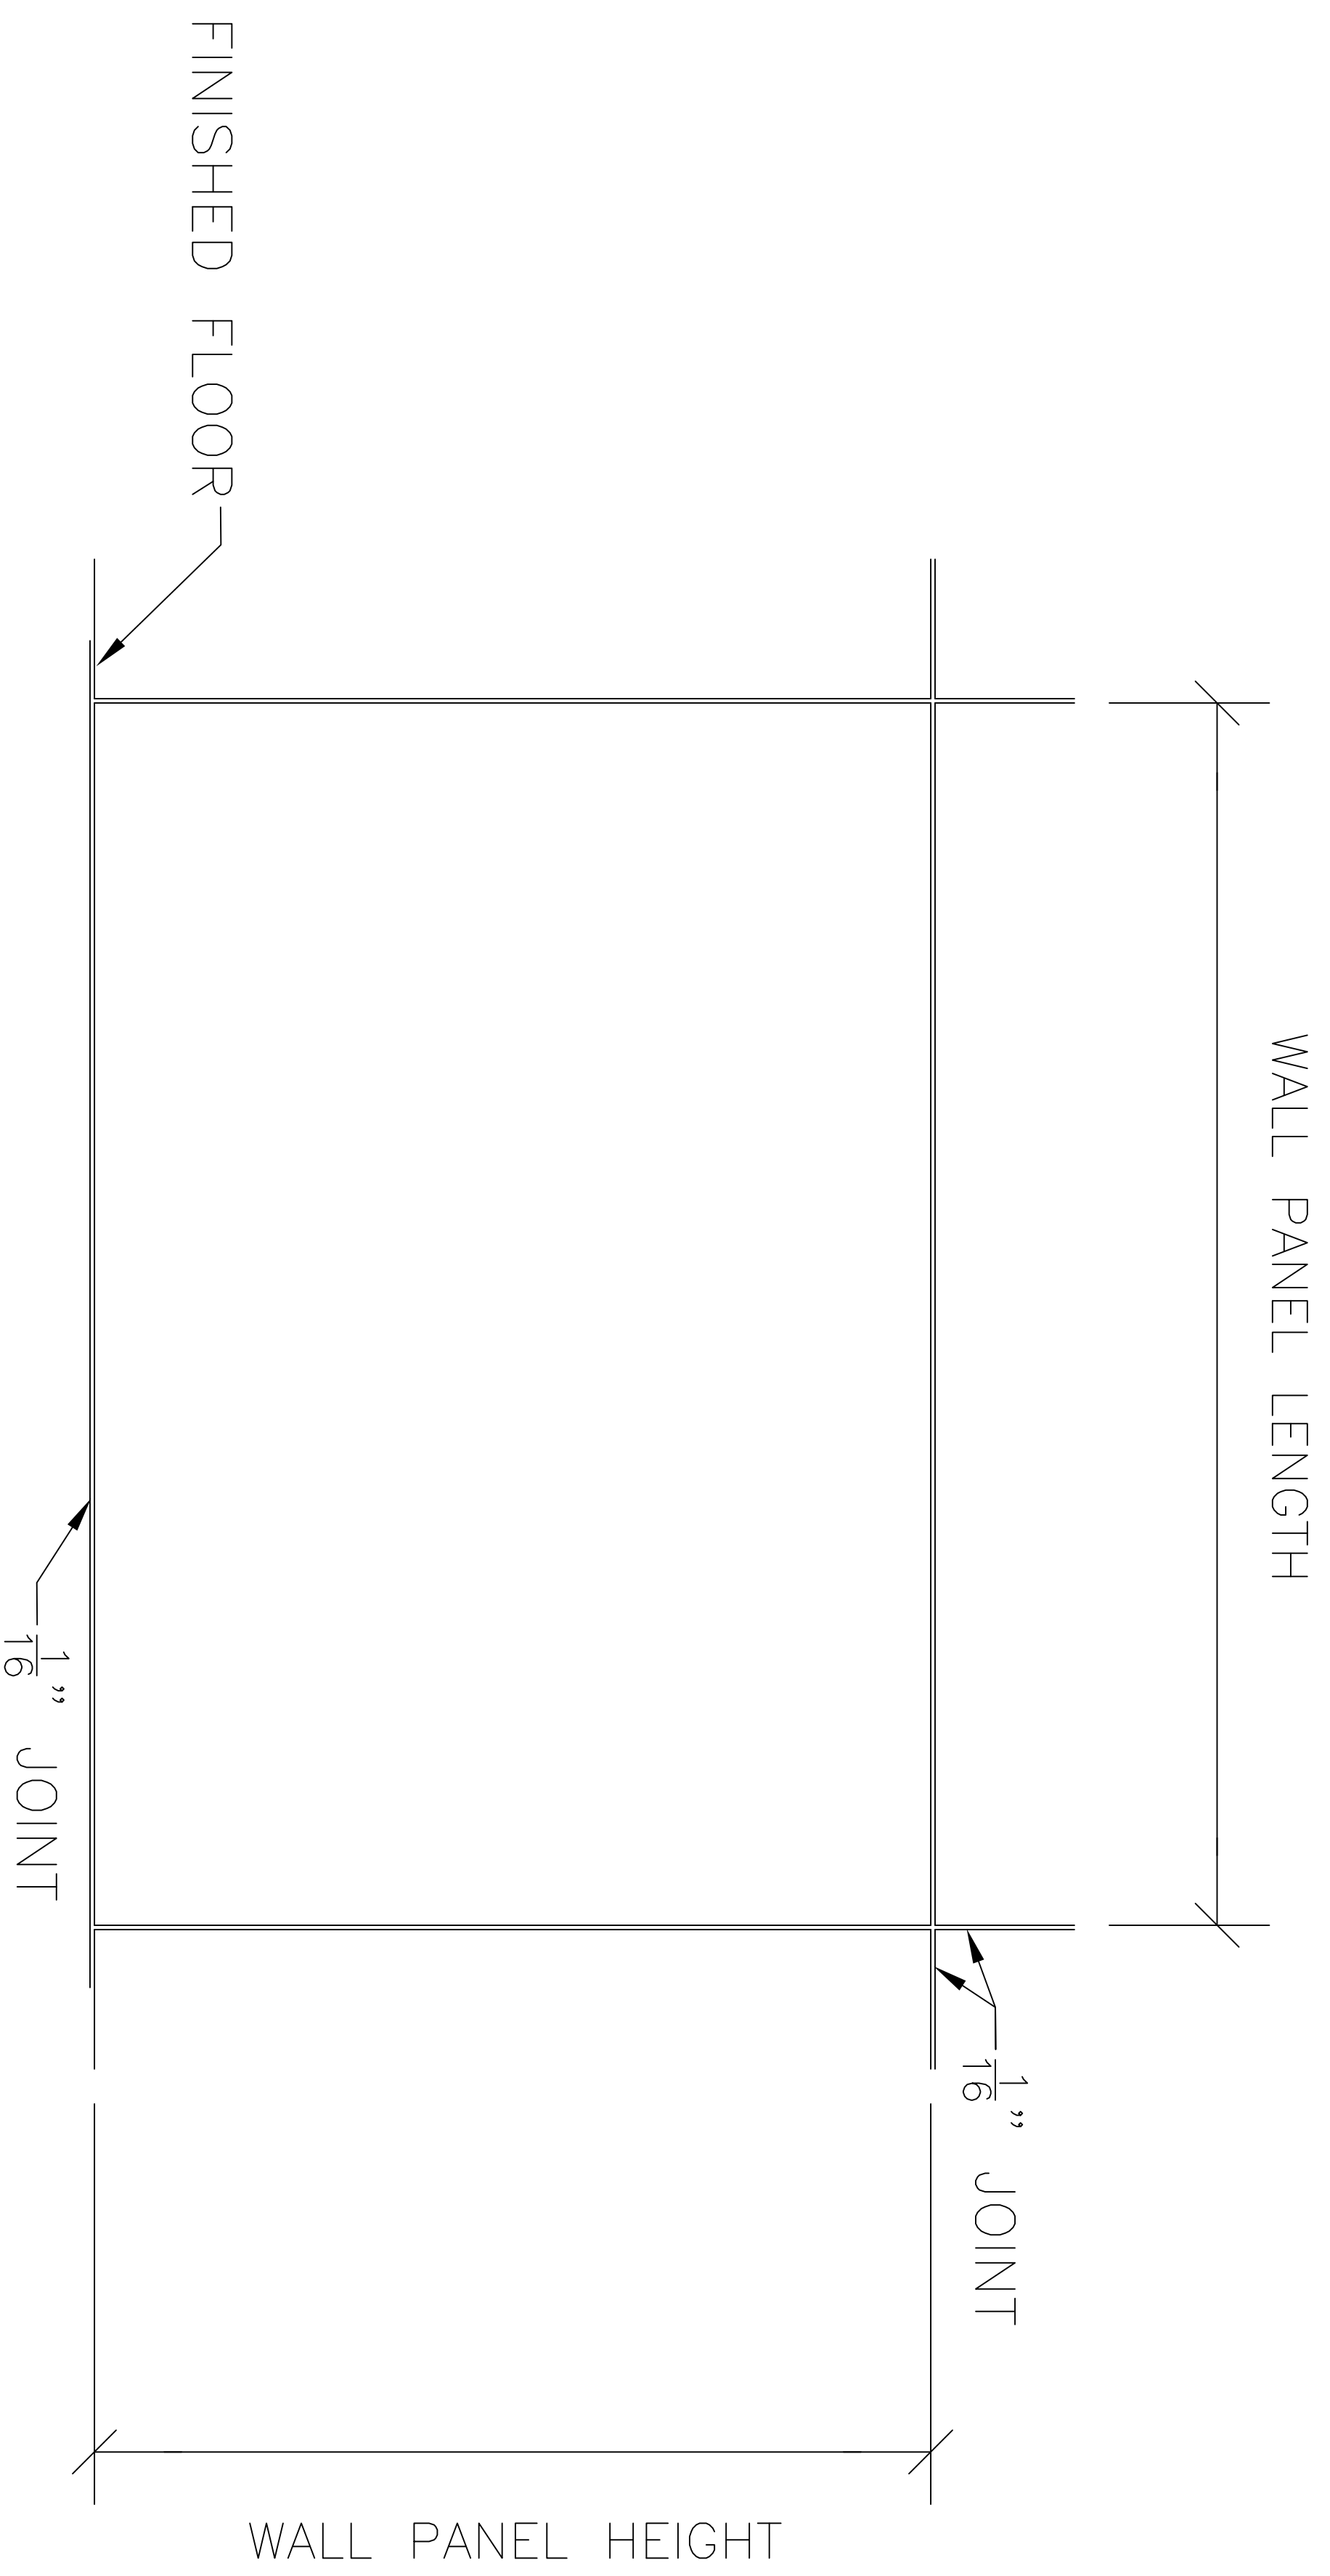

WALL PANEL SECTION
SCALE: 6" = 1'-0"

WALL PANEL FRONT ELEVATION
SCALE: 6" = 1'-0"

WALL PANEL

Venosa Precast Terrazzo
4001 S. Brook St.
Louisville, KY 40214
(502) 907-6275
info@venosaprecast.com

DRAWN BY
DATE
REVISIONS

SHEET NO.